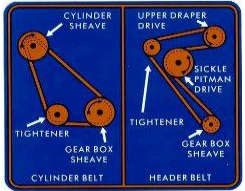

# AllCropHarvester.com Parts List

**Decal "60" (517096)**  
 Die-cut  
 Models:60,60A  
 14.00 Ea

**Decal "66" (513686)**  
 Die-cut  
 Models: 66  
 14.00 Ea

**Decal "72" (533191)**  
 Die-cut  
 Models: 72  
 14.00 Ea

**Decal "All-Crop Harvester" (517279)**  
 Die-cut  
 Models: 60,60A,66,72,90  
 47.00 Ea

**Decal Cylinder Settings (517860)**  
 Die-cut  
 Models: 60,60A,66,72  
 16.00 Ea

**Decal Separator Drive (502394)**  
 Die-cut  
 Models: 60,60A,66,72  
 16.00 Ea